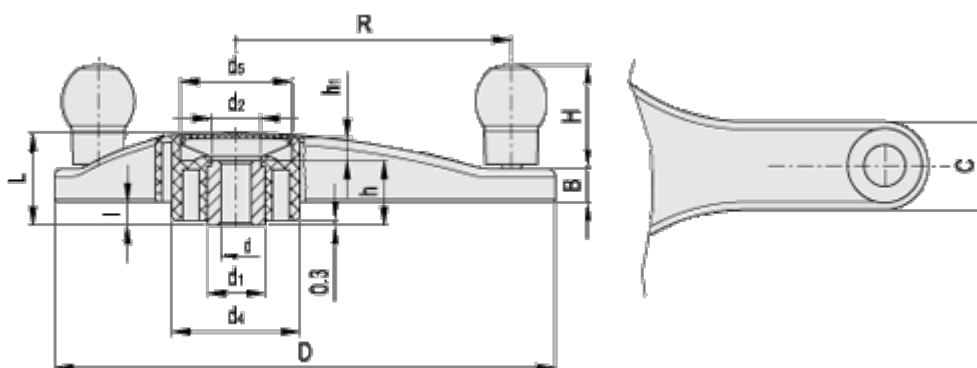

Data Sheet

Article number: 23102081112
Description: E+G Handwheel
EYK.275+I A-20-C2

Measures

B	= 21	H	= 65
C	= 50	h	= 38
D	= 275	h1	= 14
d1	= 35	l	= 19.5
d2	= 33	L	= 54
d4	= 76	R	= 112.5
d5	= 70		
d h7	= 20		